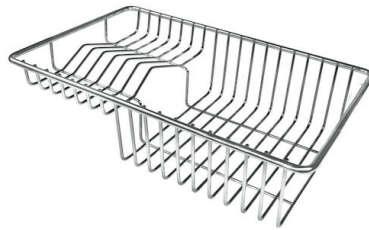

Double mixer hole The large tap counter is already fitted with a series of 2 tap holes. In the second hole it is possible to install the remote control of the automatic drain or, alternatively, a practical soap dispenser.

Small radius Bowls with squared shapes with a modern design and an increased capacity, for a minimal aesthetics connected with an extreme practicity.

TECHNICAL DATA

Lavello serie Master cod. 1252/05*

EQUIPMENT

Automatic waste fitting - PM

8407 113

OPTIONAL ACCESSORIES

Glass chopping board
8631 300

HPDE Chopping board
8657 001

HPDE Twin chopping board
8644 101

Stainless steel basket
8611 000

Stainless steel plate rack
8100 303
* only in combination with the accessory
8644 101

White bowl
8153 100

**Graters kit with ring-holder and
food collection tray**
8159 101
* only in combination with the accessory
8644 101

Stainless steel perforated tray
8151 000
* only in combination with the accessory
8644 101